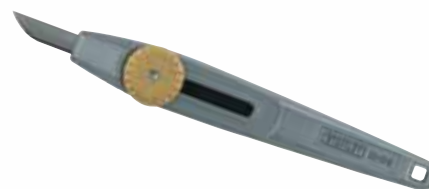

Retractable SlimKnife® Multi-Purpose Knife

- Multi-purpose retractable knife accepts a wide variety of hobby and craft blades for cutting, whittling, trimming, modeling and more
- Slim, lightweight handle shaped for a comfortable grip
- Handle provides storage for extra blades
- Blade is easy to change
- Furnished with one 11-111, 11-113, and 11-114 blade

Product SKU No.	Handle		Box/Ctn
	Inches	mm	
10-109A	6	152	6 / 72